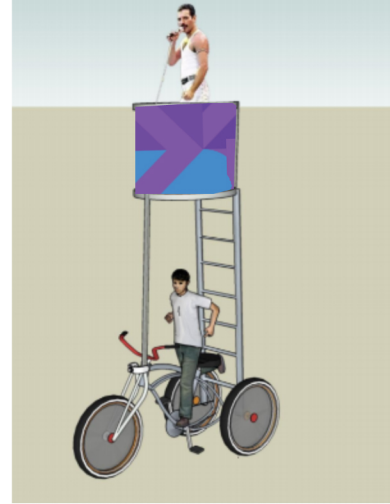

# Wine Bike

Wheel covers: 36" diameter

A

B

A

B

# Chariot

Platform Cover: 48"W x 24"H